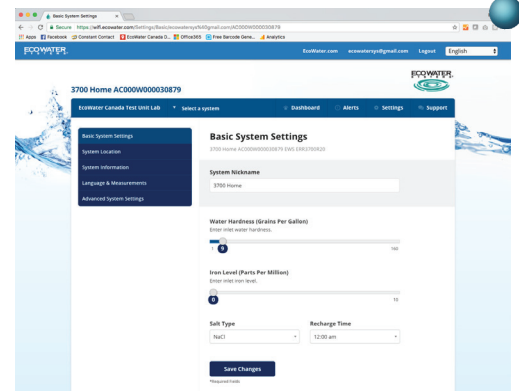

Alerts and Features

The following alerts will notify you with an email or a text if any of these conditions exist. Any combination or all of these alerts can be selected to give active notification.

- **Water-to-Drain Sensor*** – Notifies you when an excessive amount of water is going to drain.
- **Low Salt Warning** – An alert is displayed to let you know when salt needs to be added to the conditioner/refiner.
- **Flow Monitor** – Sends an alert if conditioned water has been flowing for an extended period of time. Both the duration and flow rate can be changed.
- **Water Meter** – Allowing for chemical feed dosing, flow switch operation and water use information.
- **Excessive Water Use** – Sends an alert if significantly more conditioned water has been used than average for your home.
- **System Error** – An alert is displayed to let you know that an error code condition exists on the unit.
- **Service Reminder** – An alert is displayed to let you know the unit is due for service.
- **System Connection Status** – Sends an alert to let you know that the Wi-Fi connection has been lost.
- **Regeneration/Backwash Start** – Regeneration can be started remotely from your dashboard to your conditioner/refiner. Backwash cycle can be started remotely from your dashboard to your filter.

*This feature is not yet available on water filters.

Series 3700 HydroLink Plus® Dashboard.

Series 3700 HydroLink Plus® Basic System Settings Page.