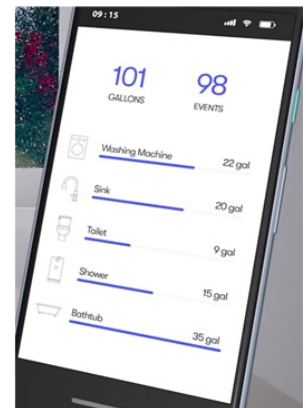

ECOWATER[®] + **PHYN** 
S Y S T E M S
YOUR WATER. PERFECTED.

Phyn Plus uses patented, high-definition pressure wave analysis to alert you the second a leak is detected, mitigate costly damage through automatic water shutoff and teach you about your water use.

Phyn catches all types of leaks

Toilet flapper leaks

Supply line leaks

Supply line leaks

Catastrophic Bursts

Frozen pipes

Pinhole leaks

Unusual usage

Irrigation leaks

- Protects your home with 24/7/365 from water leaks
- Uses AI to sense water pressure 240 times a second
- Auto shutoff to stop water leaks when detected and mitigate damage
- Monitors your water usage from a single source
- Details usage metrics to save water and money
- Frozen pipe notification to alert you of the possibility of water freezing
- Potential savings of up to **15%** on insurance premiums
- Plumbing Check feature to detect poor seals and pinhole leaks in your water system